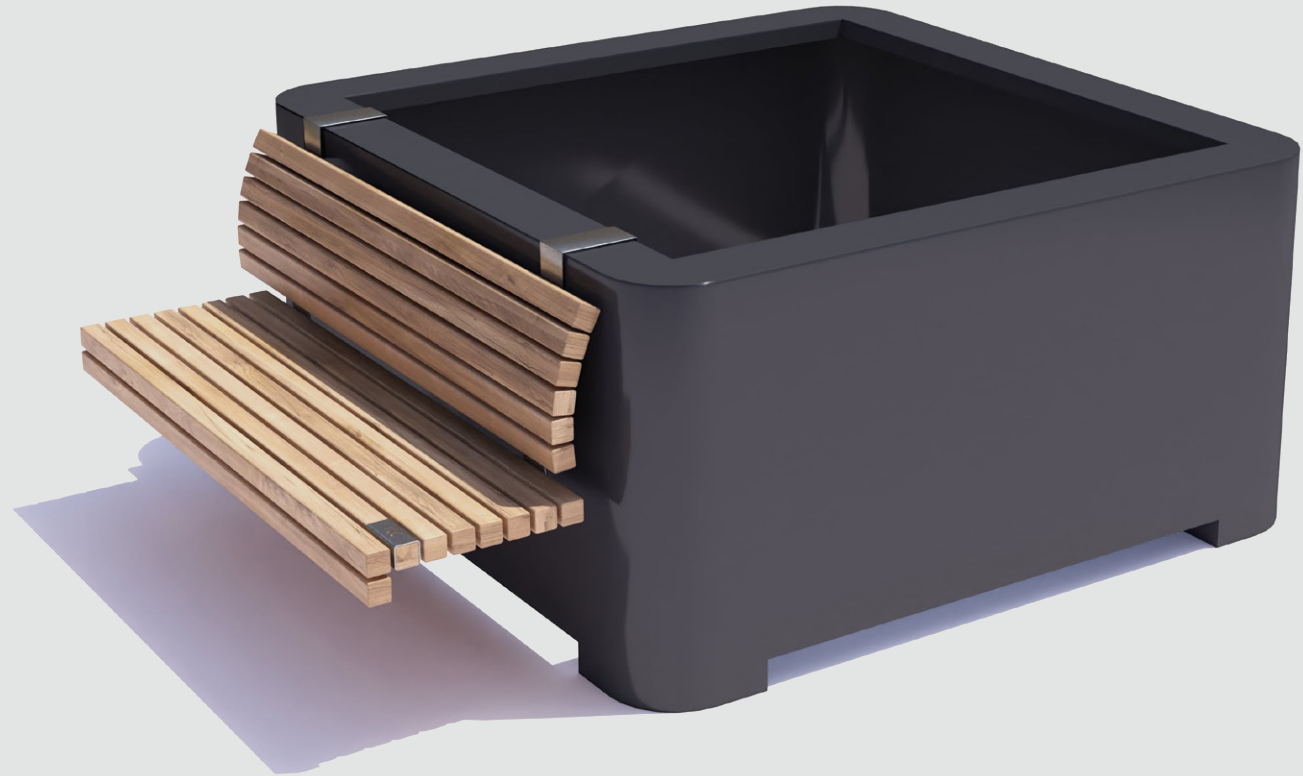

# Hanging Bench Square

180x180x90cm 70x70x36"  
240x240x90cm 94x94x36"

Public Outdoor Creations  
Proostwetering 78  
3604 DB Maarssen  
The Netherlands  
+ 31 (0)346 8301 72  
info@publicoutdoorcreations.nl  
www.publicoutdoorcreations.nl