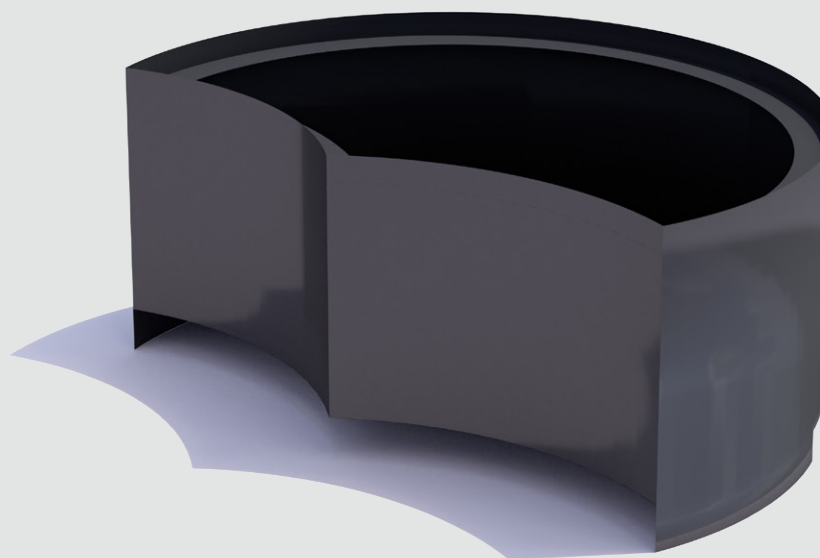

Round Cut-out Double Medium

180x70cm 71x27"
240x70cm 94x27"

Root Care

CorTen steel

RAL Colour

Public Outdoor Creations
Proostwetering 78
3604 DB Maarssen
The Netherlands
+ 31 (0)346 8301 72
info@publicoutdoorcreations.nl
www.publicoutdoorcreations.nl