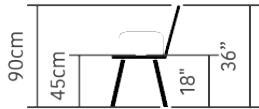

# Bistro Chair Armrest

45x45x90cm 18x18x36"

Public Outdoor Creations  
Proostwetering 78  
3604 DB Maarssen  
The Netherlands  
+ 31 (0)346 8301 72  
info@publicoutdoorcreations.nl  
www.publicoutdoorcreations.nl