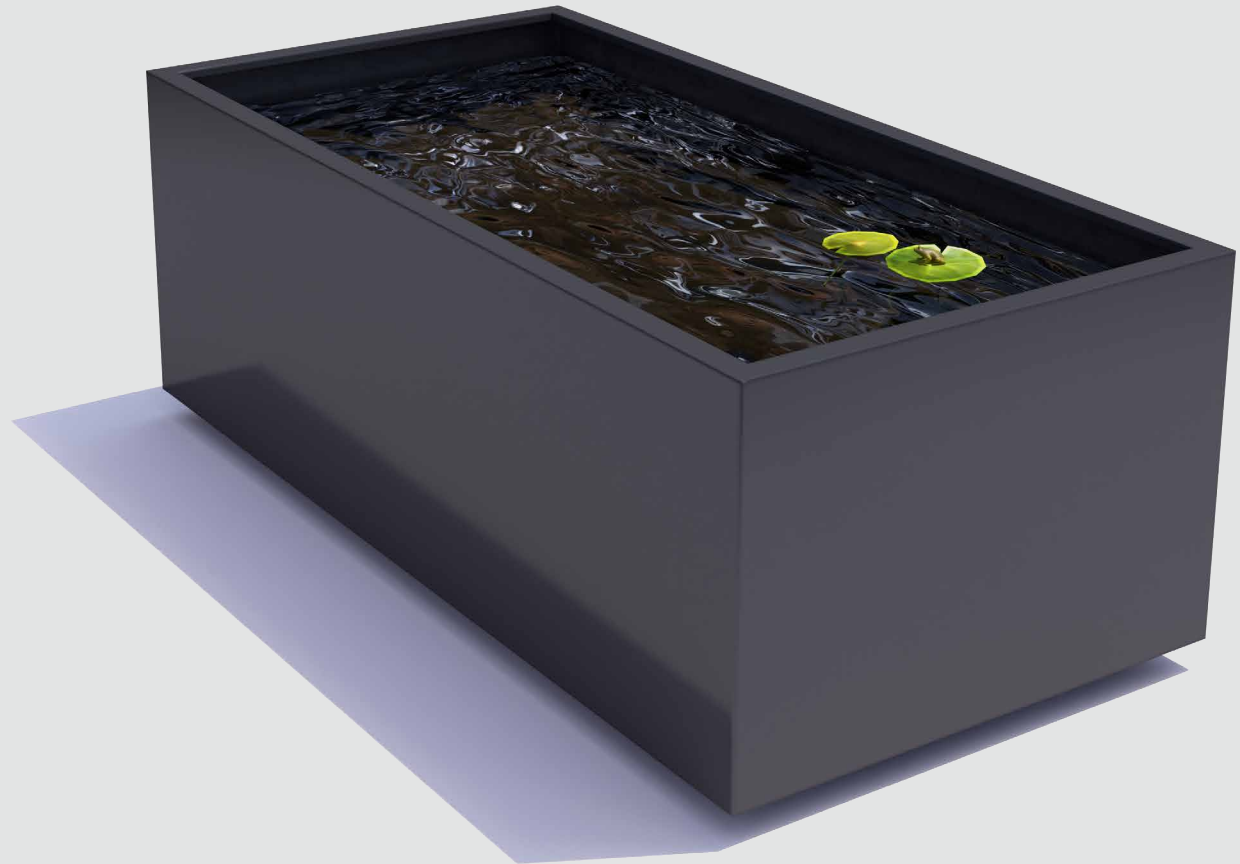

Water Element Long

240x120x90cm | 95"x47"x36"
300x150x90cm | 118"x59"x36"

CorTen steel

RAL Colour

Public Outdoor Creations
Proostwetering 78
3604 DB Maarssen
The Netherlands
+ 31 (0)346 8301 72
info@publicoutdoorcreations.nl
www.publicoutdoorcreations.nl