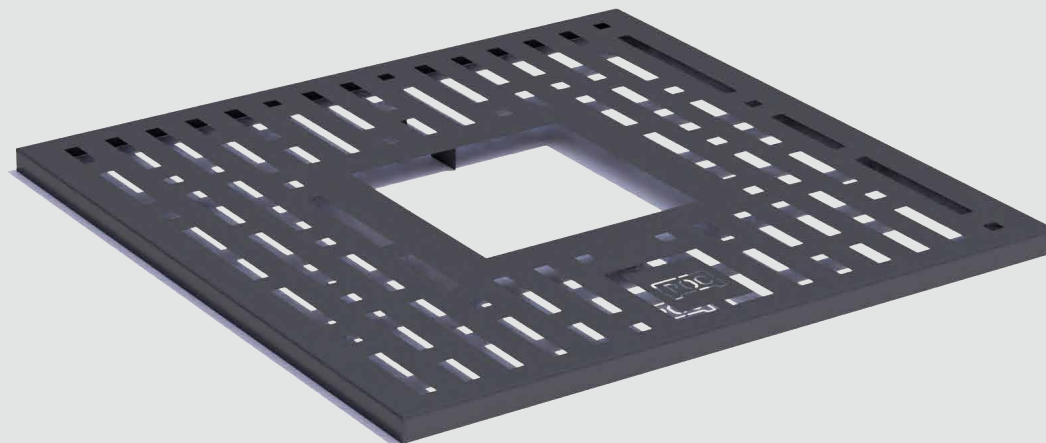

# Root Grid Square Straight

120x120x5cm | 47"x47"x2"  
180x180x5cm | 70"x70"x2"  
240x240x5cm | 95"x95"x2"

CorTen steel

RAL Colour

Public Outdoor Creations  
Proostwetering 78  
3604 DB Maarssen  
The Netherlands  
+ 31 (0)346 8301 72  
[info@publicoutdoorcreations.nl](mailto:info@publicoutdoorcreations.nl)  
[www.publicoutdoorcreations.nl](http://www.publicoutdoorcreations.nl)