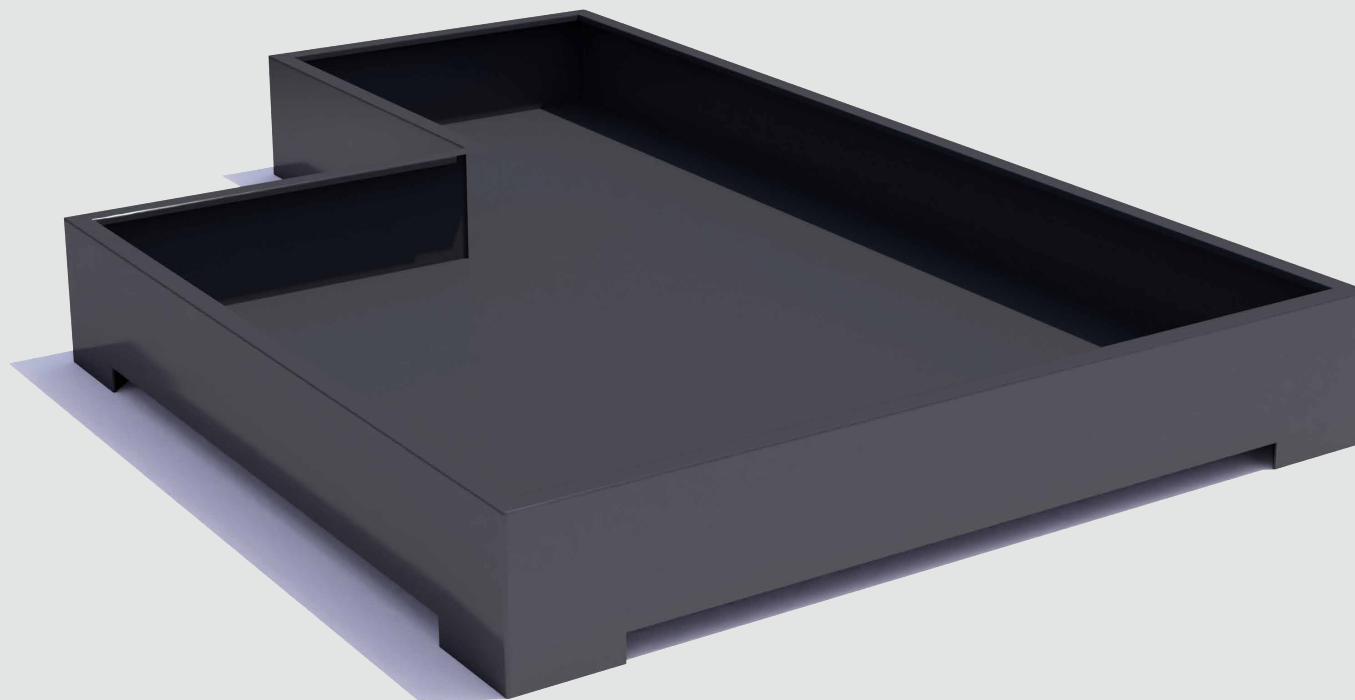

# Planter Garden

360x240x40cm | 141"x95"x16"

CorTen steel

RAL Colour

Public Outdoor Creations  
Proostwetering 78  
3604 DB Maarssen  
The Netherlands  
+ 31 (0)346 8301 72  
[info@publicoutdoorcreations.nl](mailto:info@publicoutdoorcreations.nl)  
[www.publicoutdoorcreations.nl](http://www.publicoutdoorcreations.nl)