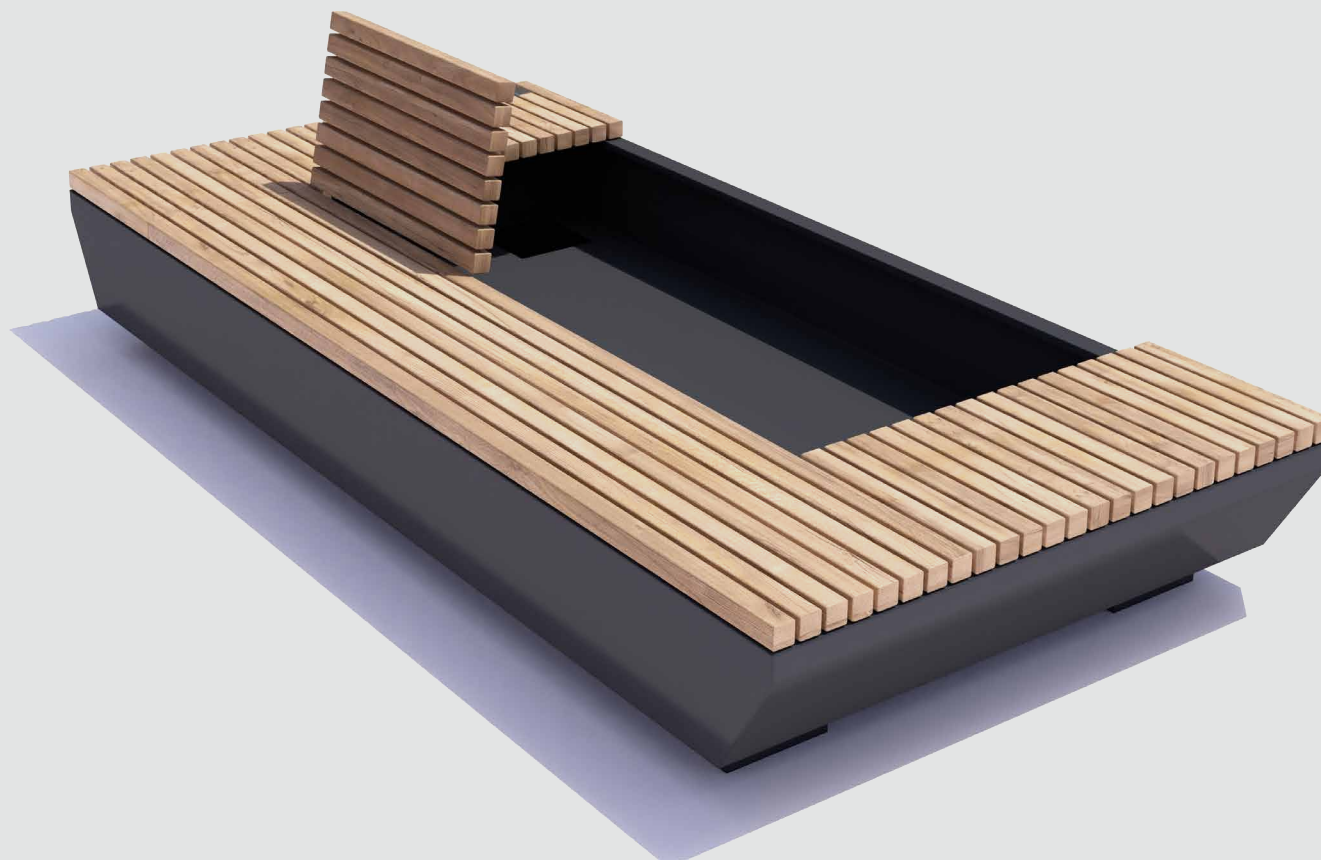

Garden Front

300x150x90cm | 118"x59"x36"

Cumaru FSC 100%

treated soft wood

Root Care

CorTen steel

RAL Colour

Public Outdoor Creations
Proostwetering 78
3604 DB Maarssen
The Netherlands
+ 31 (0)346 8301 72
info@publicoutdoorcreations.nl
www.publicoutdoorcreations.nl