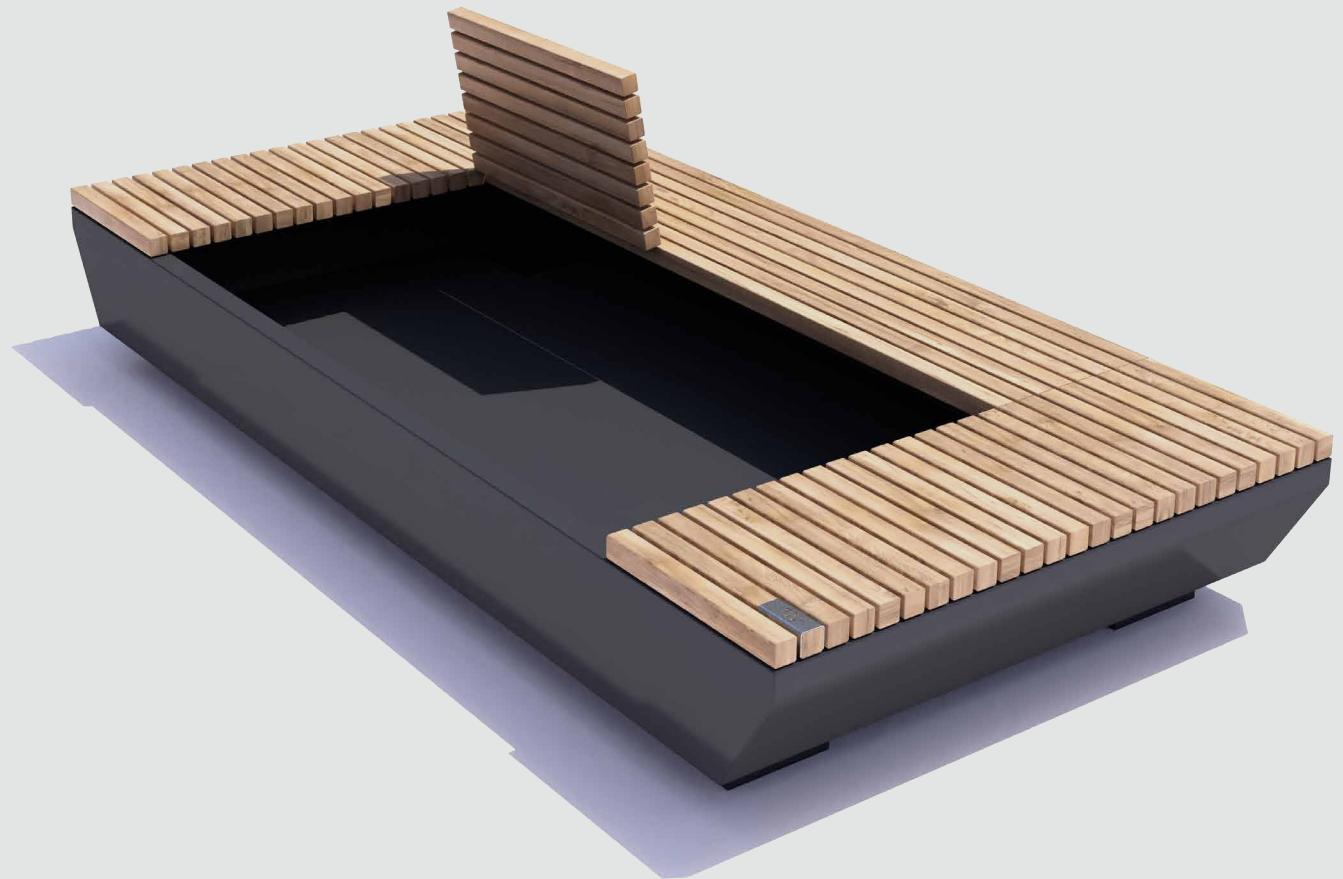

Garden End

300x150x90cm | 118"x59"x36"

Public Outdoor Creations
Proostwetering 78
3604 DB Maarssen
The Netherlands
+ 31 (0)346 8301 72
info@publicoutdoorcreations.nl
www.publicoutdoorcreations.nl