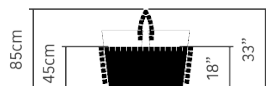

# Bench XL High

480x110x85cm | 189"x43"x33"

Public Outdoor Creations  
Proostwetering 78  
3604 DB Maarssen  
The Netherlands  
+ 31 (0)346 8301 72  
info@publicoutdoorcreations.nl  
www.publicoutdoorcreations.nl