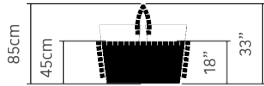

Bench L High

360x110x85cm | 141"x43"x33"

Cumaru FSC 100%

treated soft wood

CorTen steel

RAL Colour

Public Outdoor Creations
Proostwetering 78
3604 DB Maarssen
The Netherlands
+ 31 (0)346 8301 72
info@publicoutdoorcreations.nl
www.publicoutdoorcreations.nl