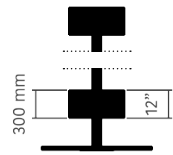

Basket Flower Tower Straight

60x60x360cm | 24"x24"x141"

CorTen steel

RAL Colour

Public Outdoor Creations
Proostwetering 78
3604 DB Maarssen
The Netherlands
+ 31 (0)346 8301 72
info@publicoutdoorcreations.nl
www.publicoutdoorcreations.nl