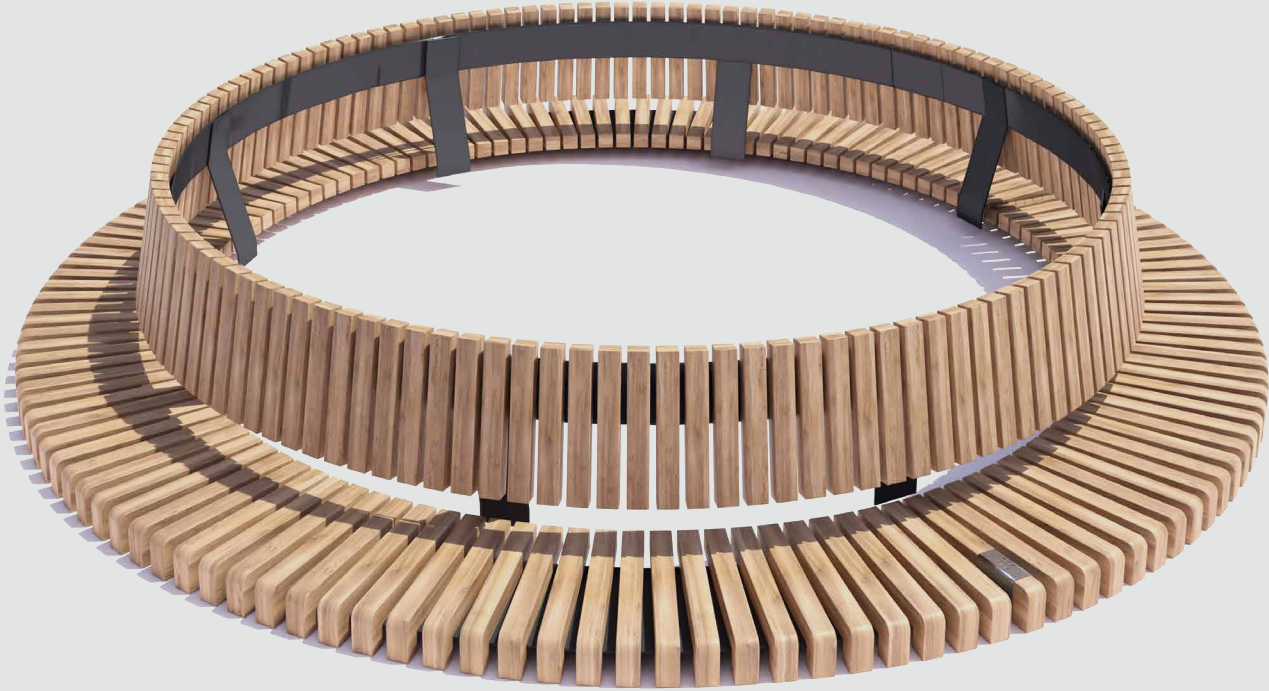

Wood Cover Curved Circular High

D300x50x45cm | 118"x20"x17"
D450x50x45cm | 177"x20"x17"

Cumaru FSC 100%

treated soft wood

CorTen steel

RAL Colour

Public Outdoor Creations
Proostwetering 78
3604 DB Maarssen
The Netherlands
+ 31 (0)346 8301 72
info@publicoutdoorcreations.nl
www.publicoutdoorcreations.nl