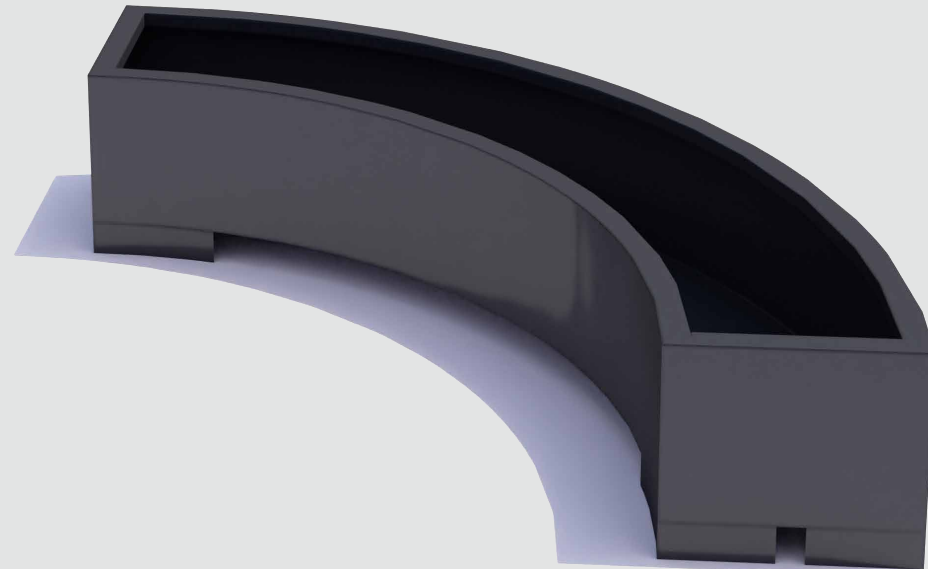

# Planter Small Low Curved

240x60x40cm | 95"x24"x16"

Root Care

CorTen steel

RAL Colour

Public Outdoor Creations  
Proostwetering 78  
3604 DB Maarssen  
The Netherlands  
+ 31 (0)346 8301 72  
[info@publicoutdoorcreations.nl](mailto:info@publicoutdoorcreations.nl)  
[www.publicoutdoorcreations.nl](http://www.publicoutdoorcreations.nl)