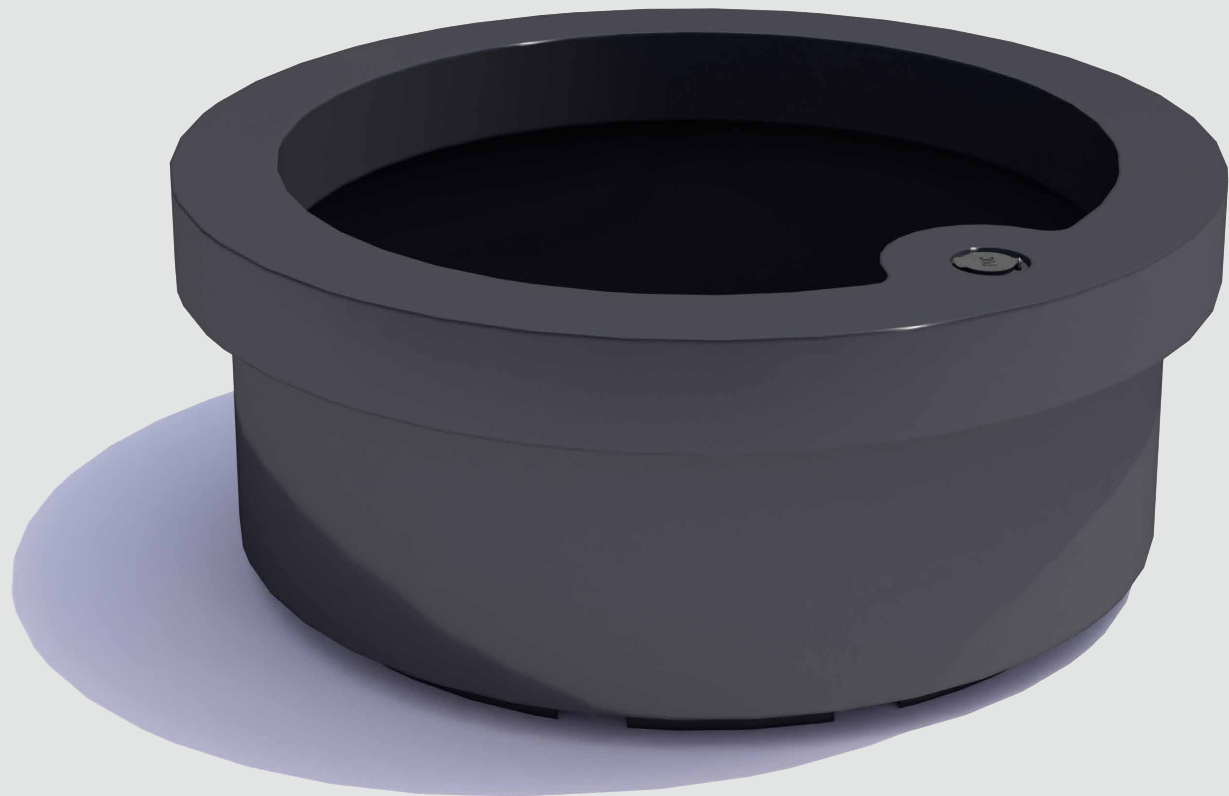

Mighty Planter Round

180x180x100cm | 70"x70"x39"
240x240x100cm | 95"x95"x39"

Designed by KuiperCompagnons

Root Care

CorTen steel

RAL Colour

Public Outdoor Creations
Proostwetering 78
3604 DB Maarssen
The Netherlands
+ 31 (0)346 8301 72
info@publicoutdoorcreations.nl
www.publicoutdoorcreations.nl