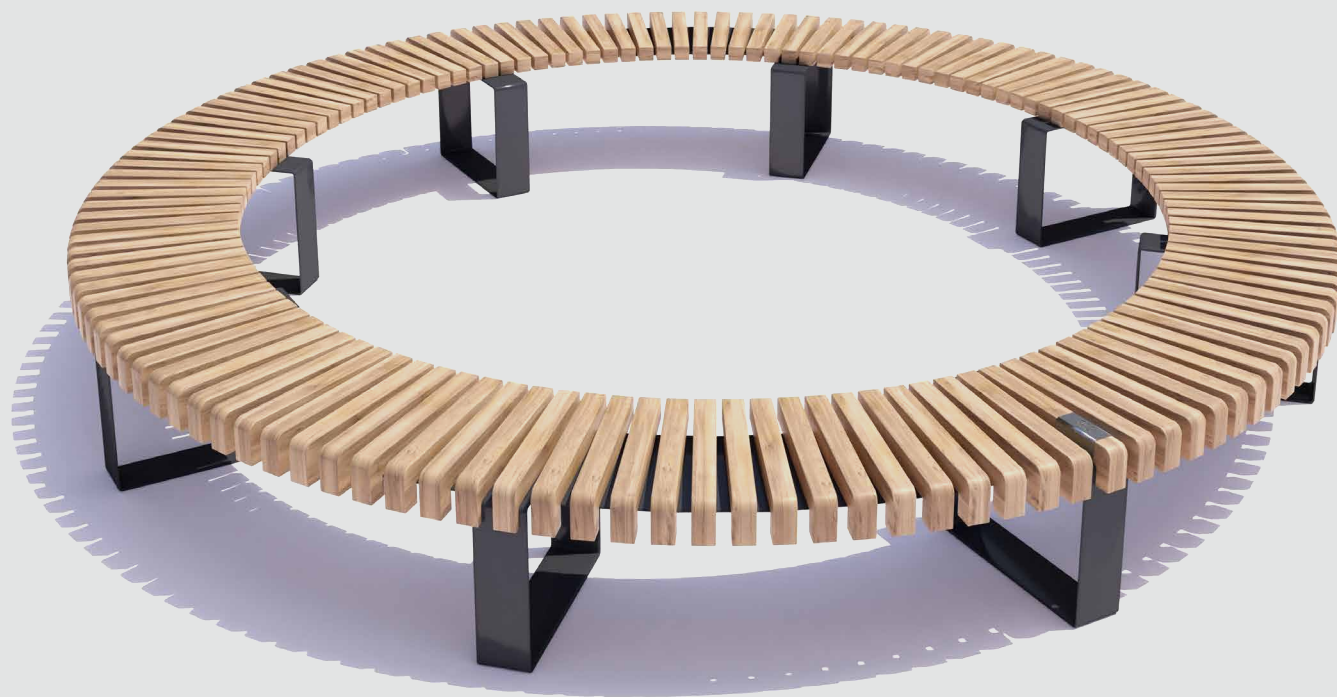

Bench Curved Circular Low

D300x50x45cm | 118"x20"x17"
D450x50x45cm | 177"x20"x17"

Cumaru FSC 100%

treated soft wood

CorTen steel

RAL Colour

Public Outdoor Creations
Proostwetering 78
3604 DB Maarssen
The Netherlands
+ 31 (0)346 8301 72
info@publicoutdoorcreations.nl
www.publicoutdoorcreations.nl