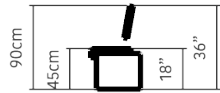

Bench Curved A-symmetrical

any size

Public Outdoor Creations
Proostwetering 78
3604 DB Maarssen
The Netherlands
+ 31 (0)346 8301 72
info@publicoutdoorcreations.nl
www.publicoutdoorcreations.nl