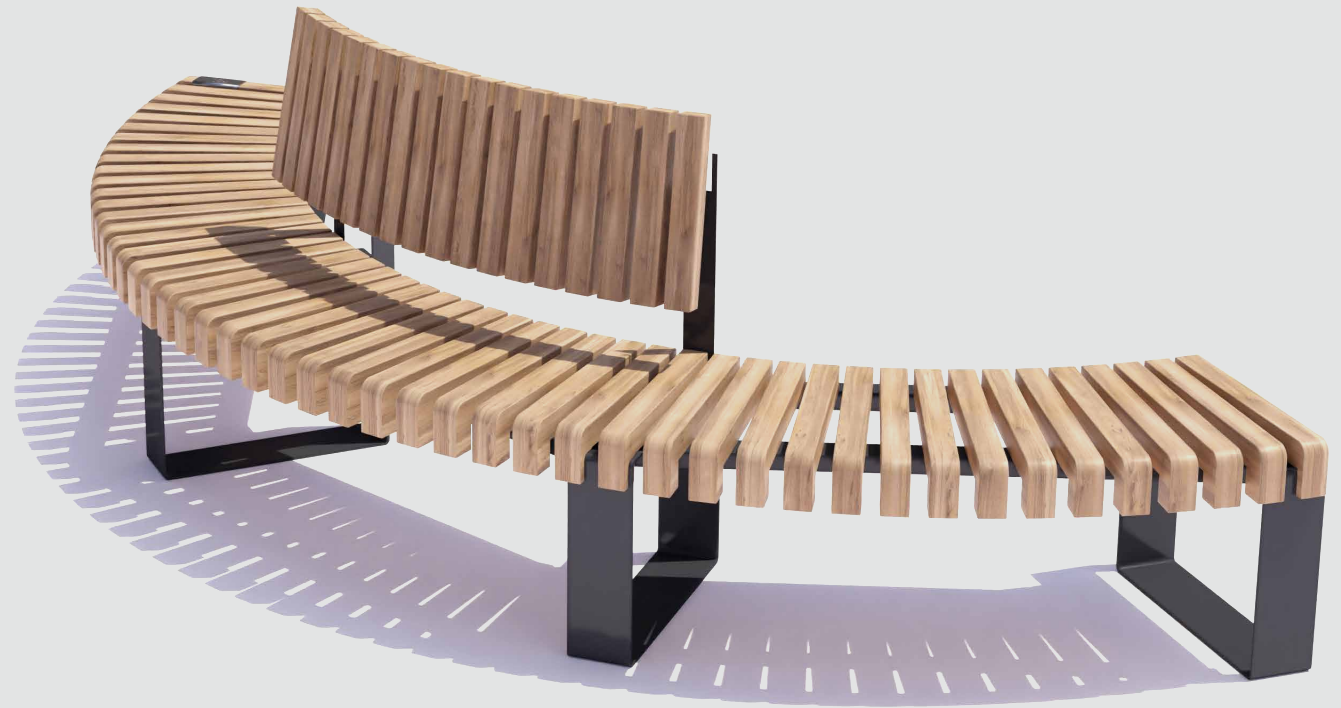

Bench Curved A-symmetrical

any size

Public Outdoor Creations
Proostwetering 78
3604 DB Maarssen
The Netherlands
+ 31 (0)346 8301 72
info@publicoutdoorcreations.nl
www.publicoutdoorcreations.nl