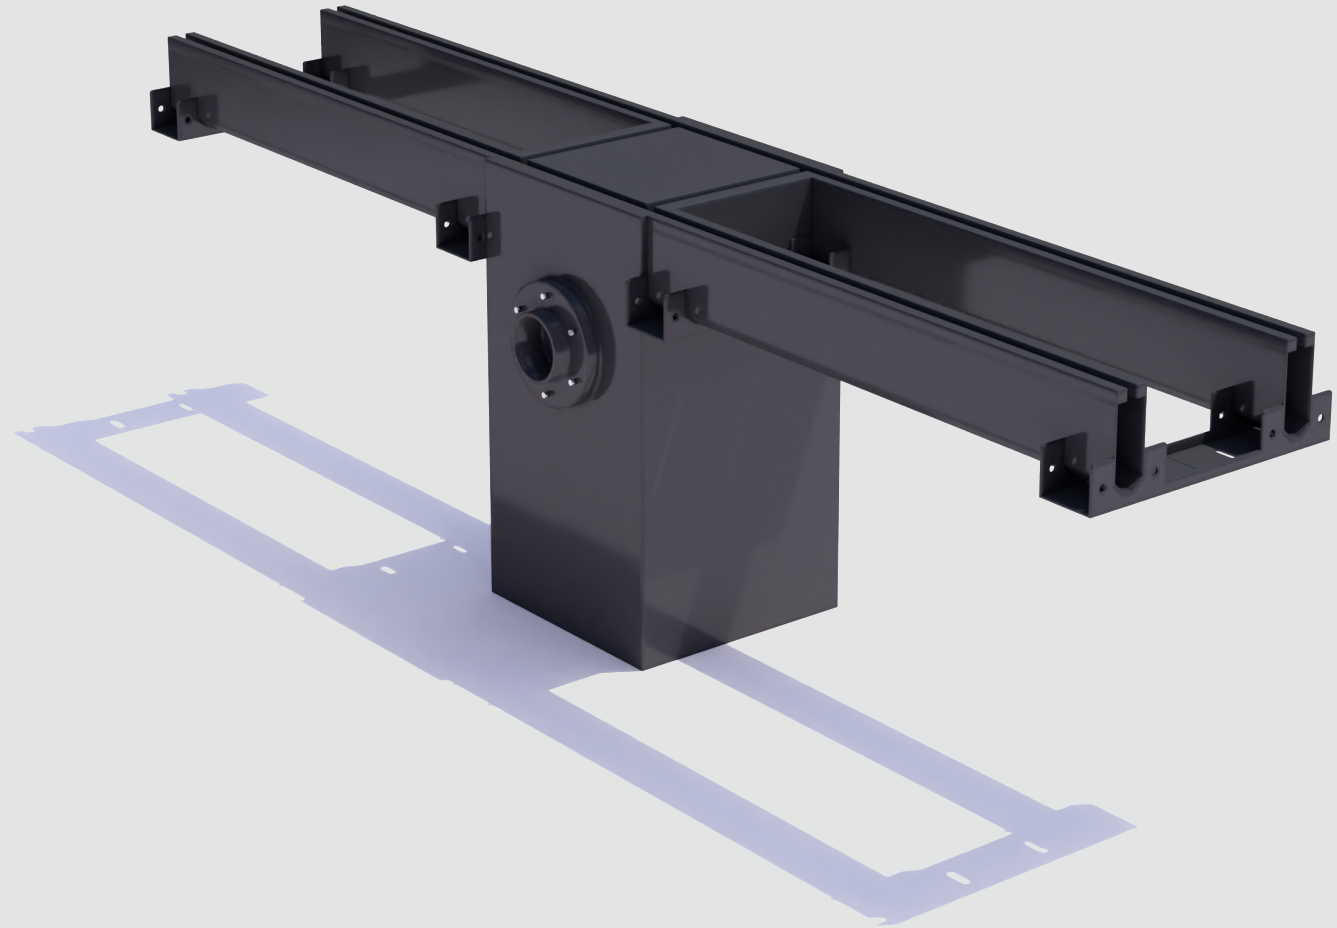

# Plug & Play Drainage

300x35x19cm | 118"x14"x7"

CorTen steel

RAL Colour

Public Outdoor Creations  
Proostwetering 78  
3604 DB Maarssen  
The Netherlands  
+ 31 (0)346 8301 72  
[info@publicoutdoorcreations.nl](mailto:info@publicoutdoorcreations.nl)  
[www.publicoutdoorcreations.nl](http://www.publicoutdoorcreations.nl)