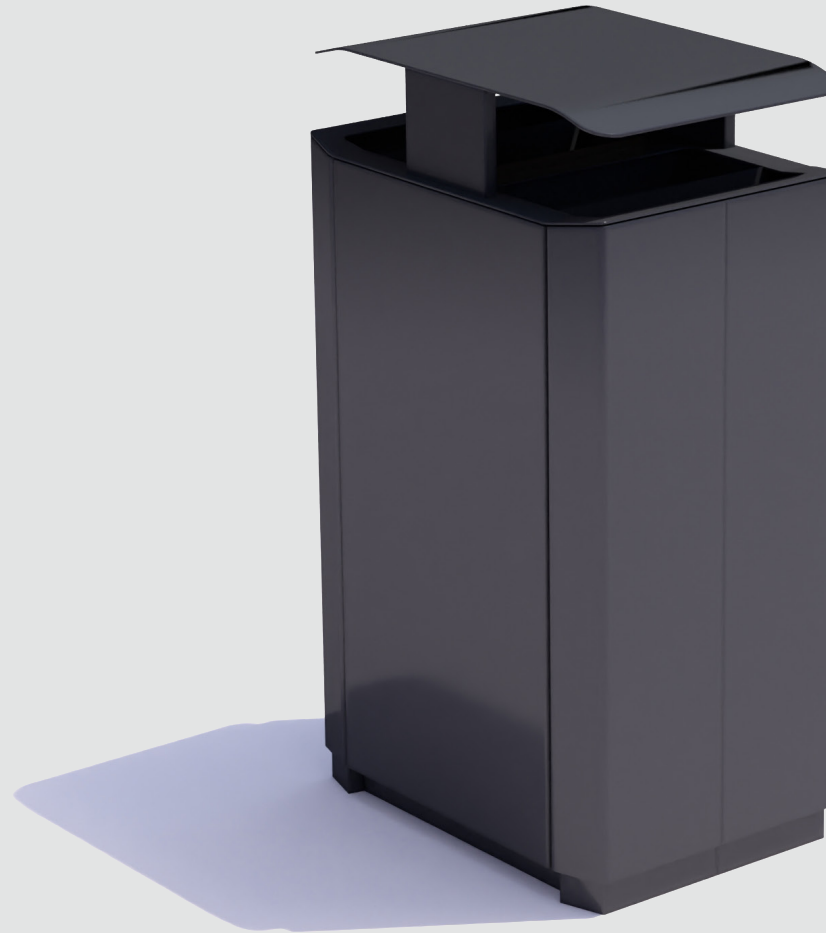

Litter Bin Double

50x70x125cm | 20"x28"x49"

CorTen steel

RAL Colour

Public Outdoor Creations
Proostwetering 78
3604 DB Maarssen
The Netherlands
+ 31 (0)346 8301 72
info@publicoutdoorcreations.nl
www.publicoutdoorcreations.nl