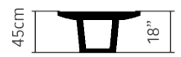

Hocker Cross

90x90x46cm | 35"x35"x18"

Cumaru FSC 100%

treated soft wood

CorTen steel

RAL Colour

Public Outdoor Creations
Proostwetering 78
3604 DB Maarssen
The Netherlands
+ 31 (0)346 8301 72
info@publicoutdoorcreations.nl
www.publicoutdoorcreations.nl