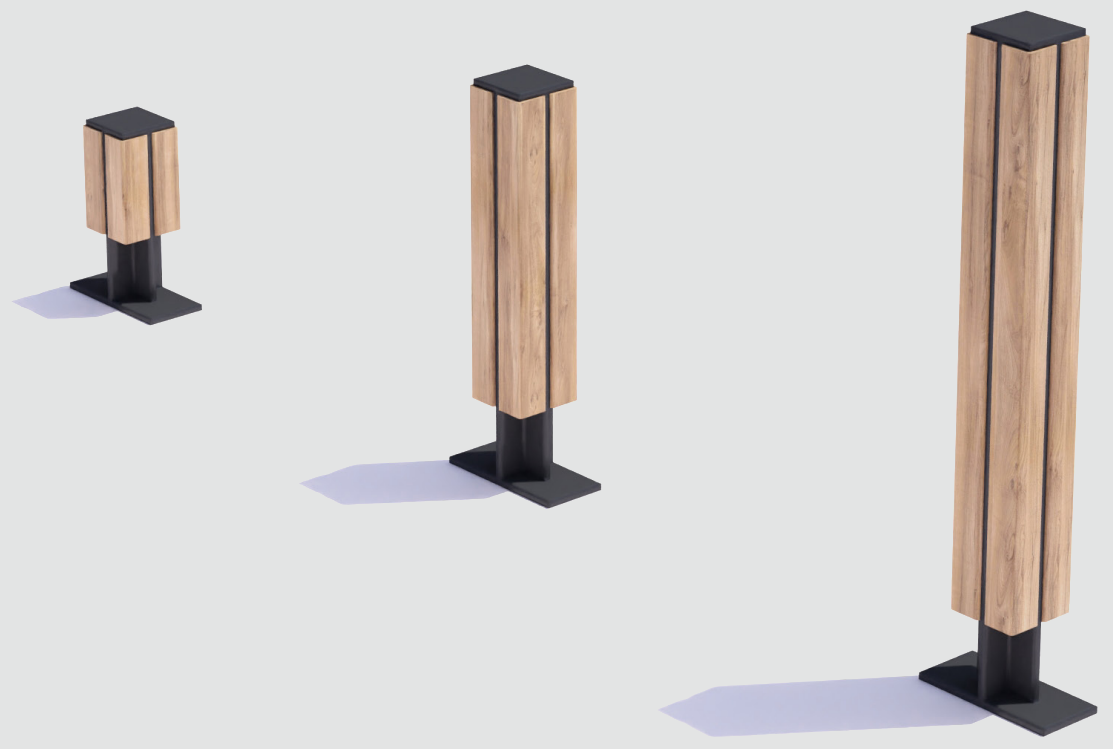

Bollard Wood

11x11x90cm	4"x4"x36"
11x11x60cm	4"x4"x24"
11x11x30cm	4"x4"x12"

Public Outdoor Creations
Proostwetering 78
3604 DB Maarssen
The Netherlands
+ 31 (0)346 8301 72
info@publicoutdoorcreations.nl
www.publicoutdoorcreations.nl