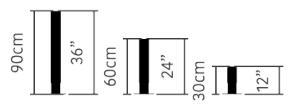

Bollard Wood

11x11x90cm	4"x4"x36"
11x11x60cm	4"x4"x24"
11x11x30cm	4"x4"x12"

Public Outdoor Creations
Proostwetering 78
3604 DB Maarssen
The Netherlands
+ 31 (0)346 8301 72
info@publicoutdoorcreations.nl
www.publicoutdoorcreations.nl