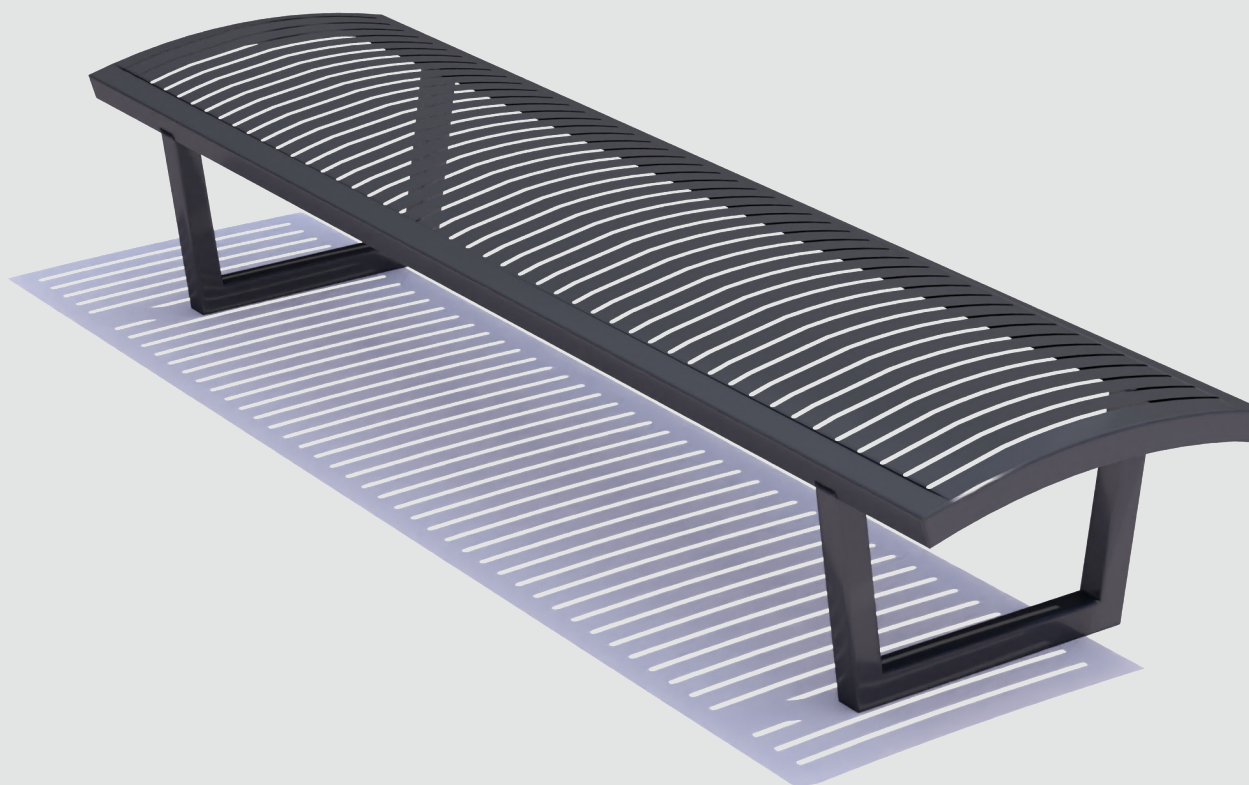

Bench Metal Low

240x60x46cm | 95"x24"x18"
300x60x46cm | 118"x24"x18"

CorTen steel

RAL Colour

Public Outdoor Creations
Proostwetering 78
3604 DB Maarssen
The Netherlands
+ 31 (0)346 8301 72
info@publicoutdoorcreations.nl
www.publicoutdoorcreations.nl