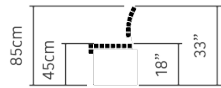

# Bench High

240x60x85cm | 95"x24"x33"  
300x60x85cm | 118"x24"x33"

Public Outdoor Creations  
Proostwetering 78  
3604 DB Maarssen  
The Netherlands  
+ 31 (0)346 8301 72  
info@publicoutdoorcreations.nl  
www.publicoutdoorcreations.nl