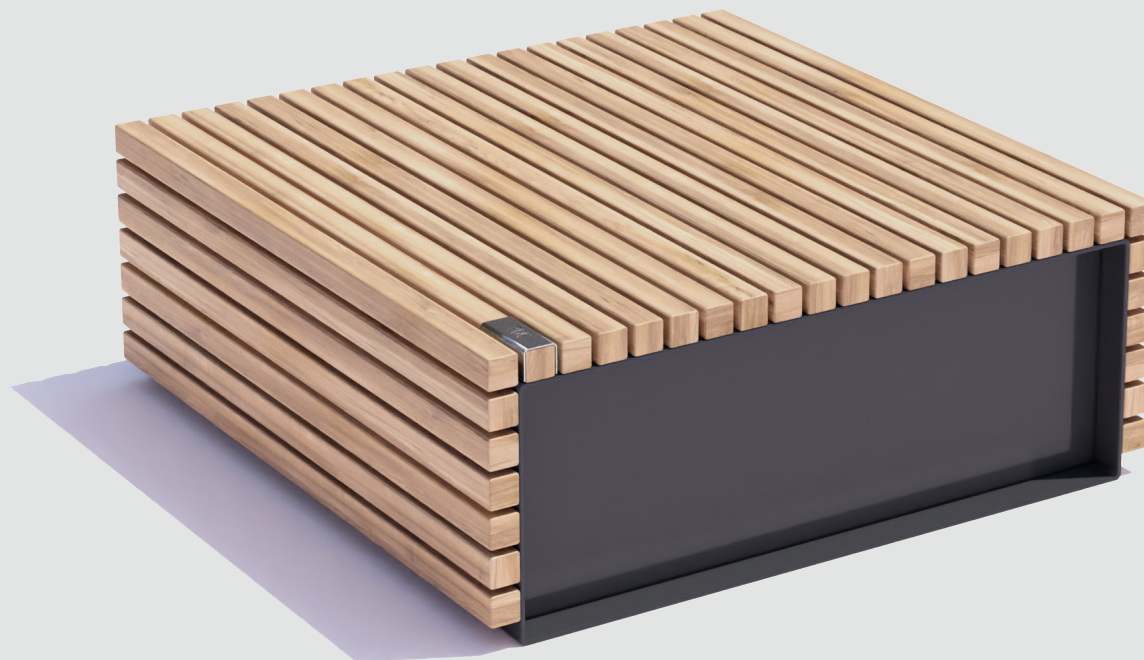

Bench Block Wide

120x120x46cm | 47"x47"x18"

Cumaru FSC 100%

treated soft wood

CorTen steel

RAL Colour

Public Outdoor Creations
Proostwetering 78
3604 DB Maarssen
The Netherlands
+ 31 (0)346 8301 72
info@publicoutdoorcreations.nl
www.publicoutdoorcreations.nl