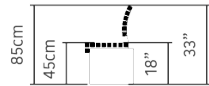

Bench A-symmetrical

240x60x85cm | 95"x24"x33"
300x60x85cm | 118"x24"x33"

Public Outdoor Creations
Proostwetering 78
3604 DB Maarssen
The Netherlands
+ 31 (0)346 8301 72
info@publicoutdoorcreations.nl
www.publicoutdoorcreations.nl