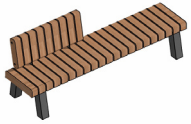

# Urban Living Room

Bench Sturdy  
Park

Lounge Large

Hocker Round  
Large

Hocker Round  
Small

Luminaire

Cumaru FSC 100%

LED Ready