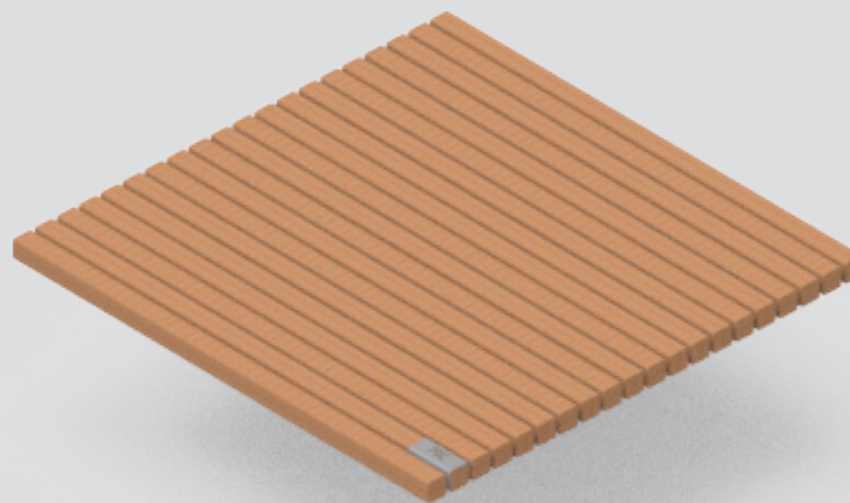

Wood Cover

any size

Cumaru FSC 100%

Public Outdoor Creations
Proostwetering 78
3604 DB Maarssen
The Netherlands
+ 31 (0)346 8301 72
info@publicoutdoorcreations.nl
www.publicoutdoorcreations.nl