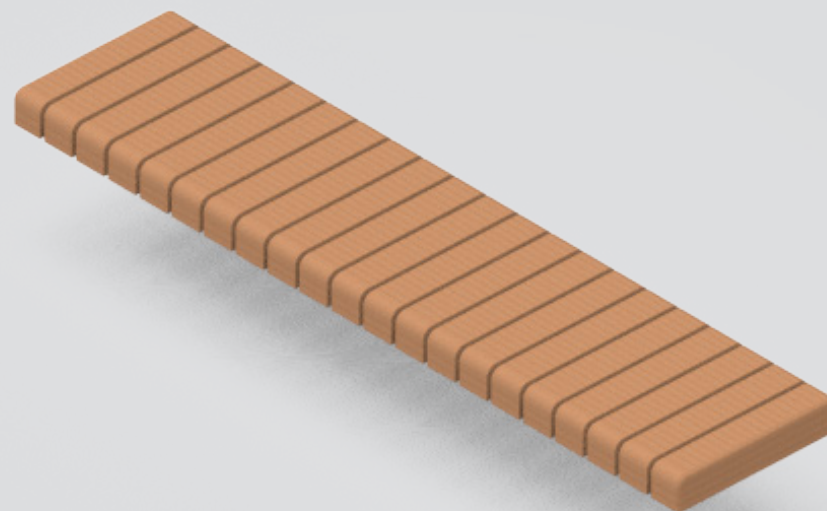

Wood Cover Sturdy Low

240x50x10cm
360x50x10cm

Cumaru FSC 100%

Public Outdoor Creations
Proostwetering 78
3604 DB Maarssen
The Netherlands
+ 31 (0)346 8301 72
info@publicoutdoorcreations.nl
www.publicoutdoorcreations.nl