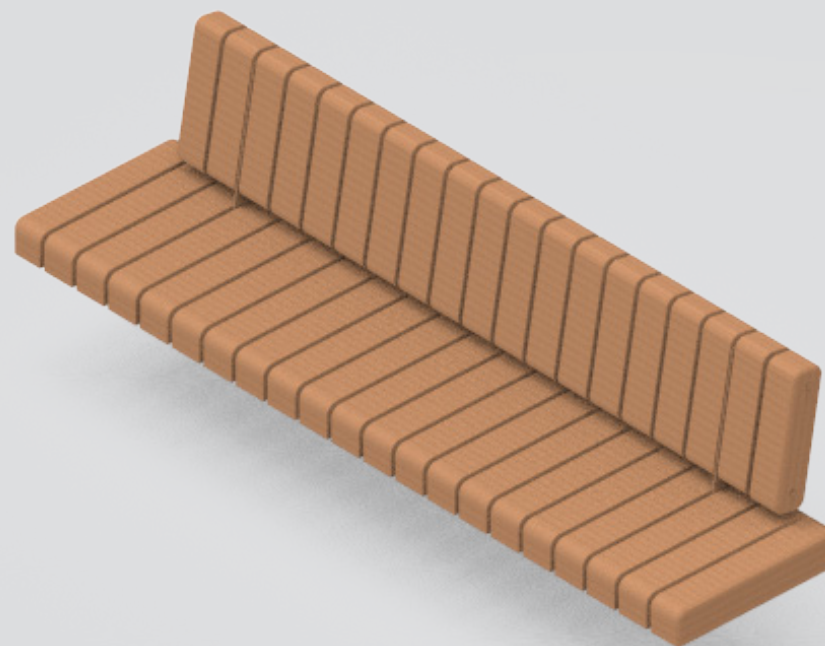

Wood Cover Sturdy High

240x50x50cm
360x50x50cm

Public Outdoor Creations
Proostwetering 78
3604 DB Maarssen
The Netherlands
+ 31 (0)346 8301 72
info@publicoutdoorcreations.nl
www.publicoutdoorcreations.nl