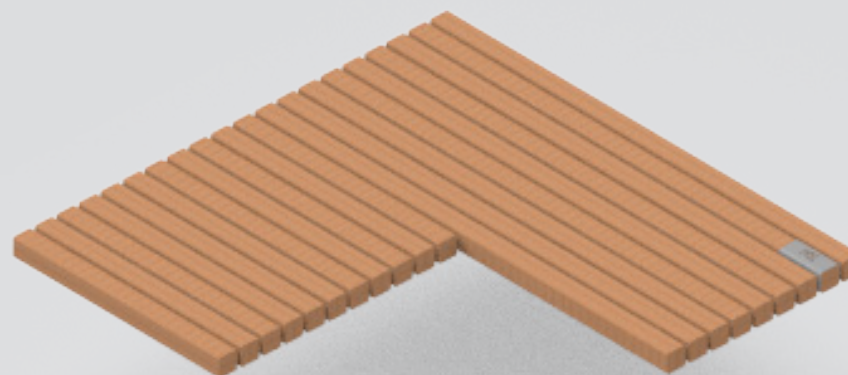

Wood Cover Cover Shape

any size

Cumaru FSC 100%

Public Outdoor Creations
Proostwetering 78
3604 DB Maarssen
The Netherlands
+ 31 (0)346 8301 72
info@publicoutdoorcreations.nl
www.publicoutdoorcreations.nl