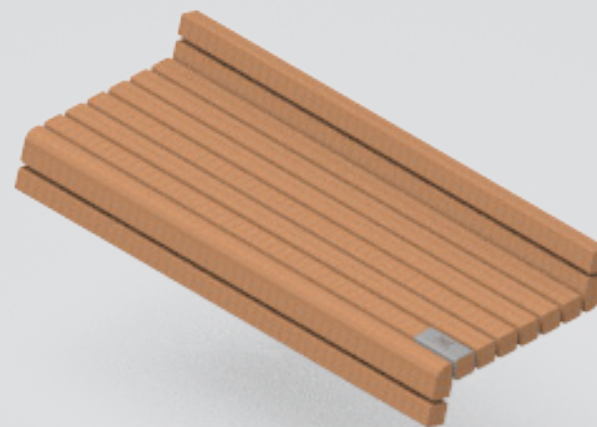

Wood Cover Double Low

120x45cm

Public Outdoor Creations
Proostwetering 78
3604 DB Maarssen
The Netherlands
+ 31 (0)346 8301 72
info@publicoutdoorcreations.nl
www.publicoutdoorcreations.nl