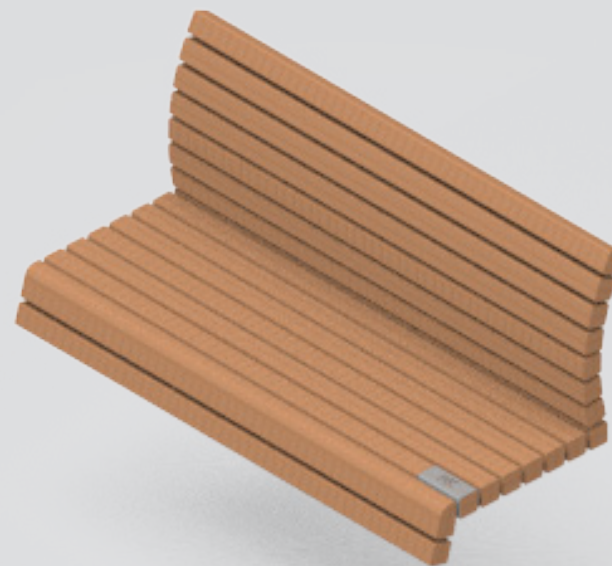

Wood Cover Double High

120x45x45cm

Public Outdoor Creations
Proostwetering 78
3604 DB Maarssen
The Netherlands
+ 31 (0)346 8301 72
info@publicoutdoorcreations.nl
www.publicoutdoorcreations.nl