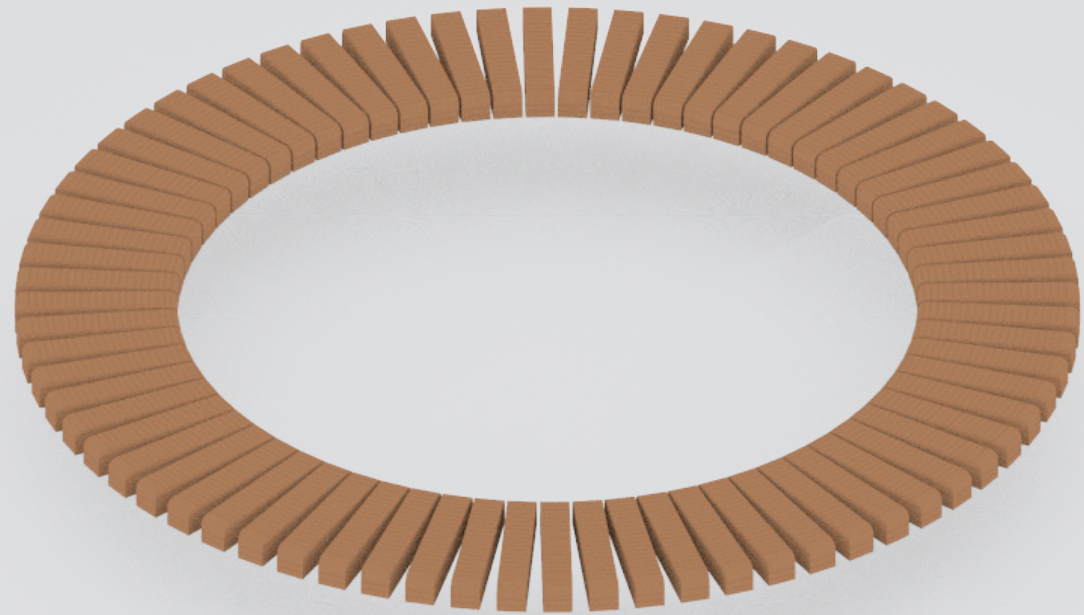

Wood Cover Circular Sturdy Low

—
D300x50x10cm
D450x50x10cm

Public Outdoor Creations
Proostwetering 78
3604 DB Maarssen
The Netherlands
+ 31 (0)346 8301 72
info@publicoutdoorcreations.nl
www.publicoutdoorcreations.nl