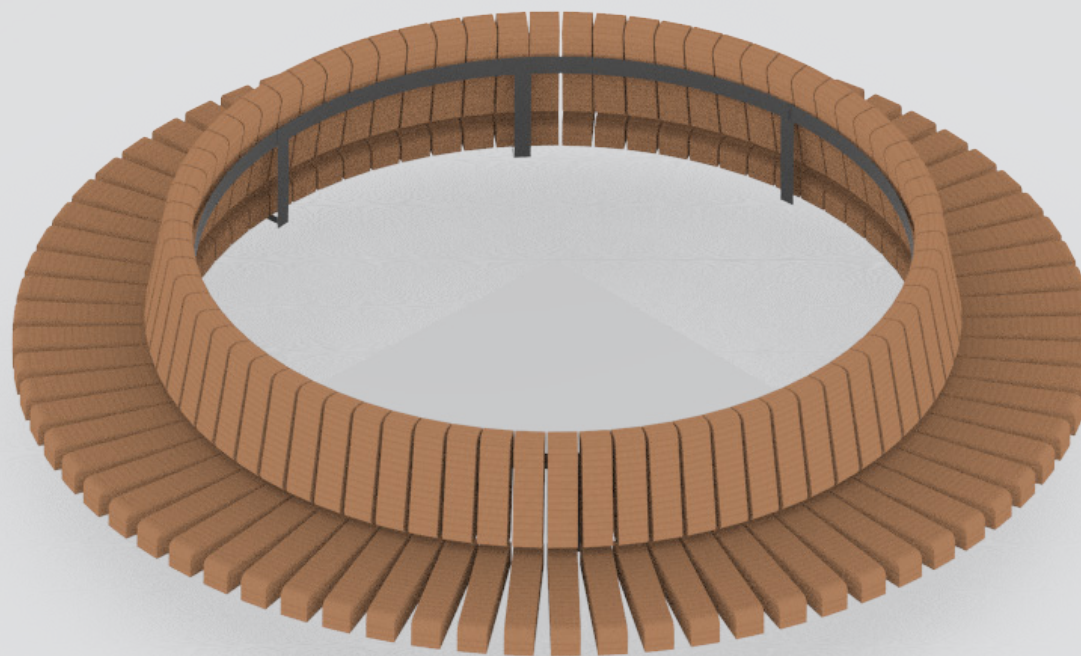

Wood Cover Circular Sturdy High

D300x50x50cm
D450x50x50cm

Cumaru FSC 100%

CorTen steel

RAL Colour

Public Outdoor Creations
Proostwetering 78
3604 DB Maarssen
The Netherlands
+ 31 (0)346 8301 72
info@publicoutdoorcreations.nl
www.publicoutdoorcreations.nl