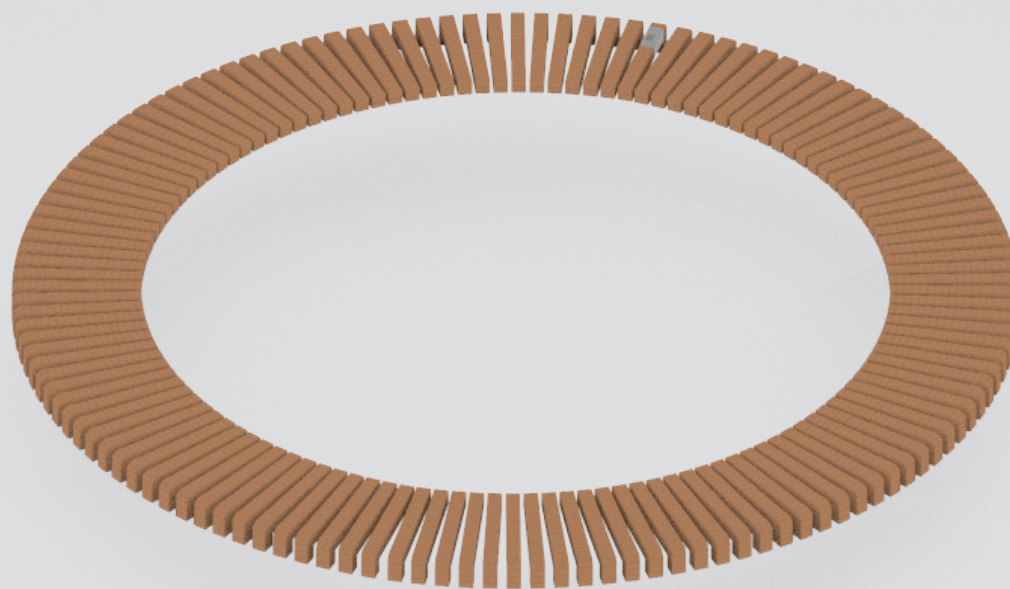

# Wood Cover Circular Low

D300x50x5cm  
D450x50x5cm

Cumaru FSC 100%

RAL Colour

Public Outdoor Creations  
Proostwetering 78  
3604 DB Maarssen  
The Netherlands  
+ 31 (0)346 8301 72  
[info@publicoutdoorcreations.nl](mailto:info@publicoutdoorcreations.nl)  
[www.publicoutdoorcreations.nl](http://www.publicoutdoorcreations.nl)