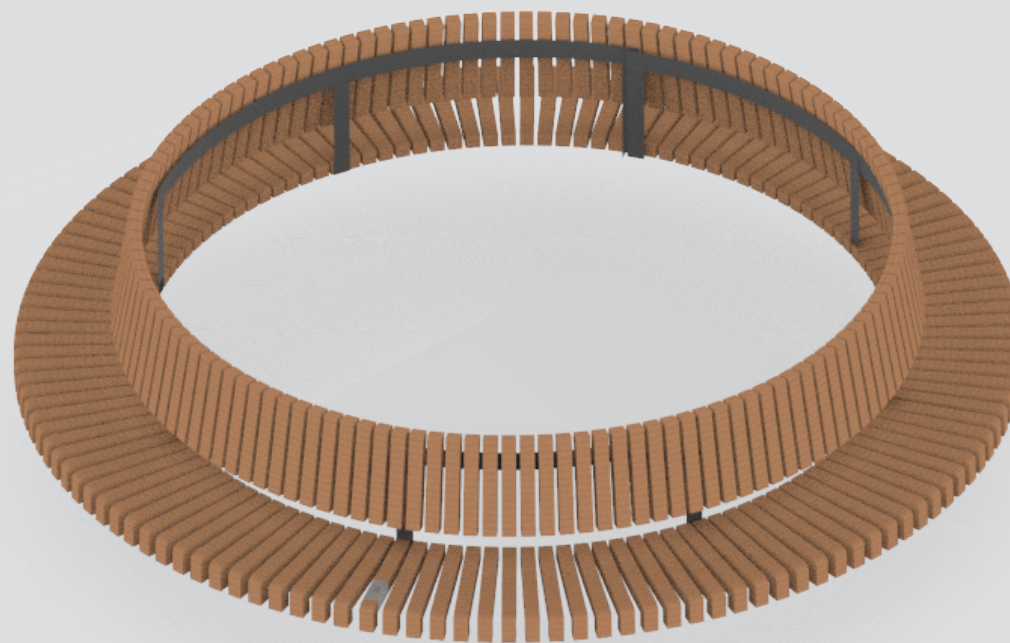

# Wood Cover Circular High

D300x50x45cm  
D450x50x45cm

Cumaru FSC 100%

CorTen steel

RAL Colour

Public Outdoor Creations  
Proostwetering 78  
3604 DB Maarssen  
The Netherlands  
+ 31 (0)346 8301 72  
[info@publicoutdoorcreations.nl](mailto:info@publicoutdoorcreations.nl)  
[www.publicoutdoorcreations.nl](http://www.publicoutdoorcreations.nl)