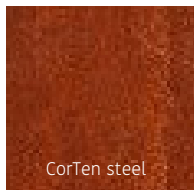

Water Element Fountain

CorTen steel

RAL Colour

Public Outdoor Creations
Proostwetering 78
3604 DB Maarssen
The Netherlands
+ 31 (0)346 8301 72
info@publicoutdoorcreations.nl
www.publicoutdoorcreations.nl