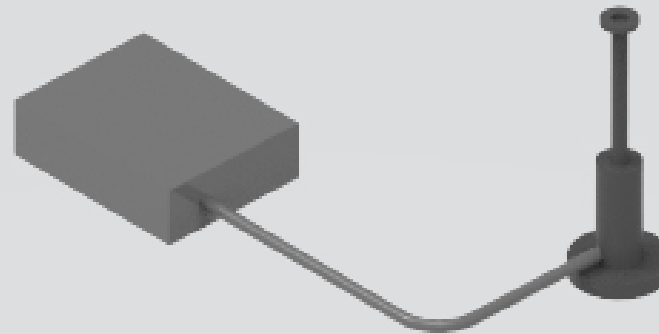

Water Element Fountain

CorTen steel

RAL Colour

Public Outdoor Creations
Proostwetering 78
3604 DB Maarssen
The Netherlands
+ 31 (0)346 8301 72
info@publicoutdoorcreations.nl
www.publicoutdoorcreations.nl