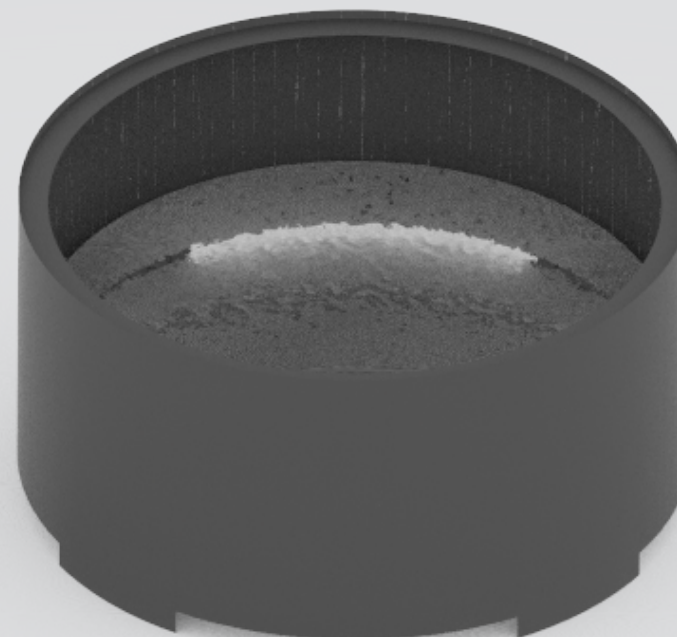

# Water Element Curved Element

180x90cm  
240x90cm

CorTen steel

RAL Colour

Public Outdoor Creations  
Proostwetering 78  
3604 DB Maarssen  
The Netherlands  
+ 31 (0)346 8301 72  
[info@publicoutdoorcreations.nl](mailto:info@publicoutdoorcreations.nl)  
[www.publicoutdoorcreations.nl](http://www.publicoutdoorcreations.nl)