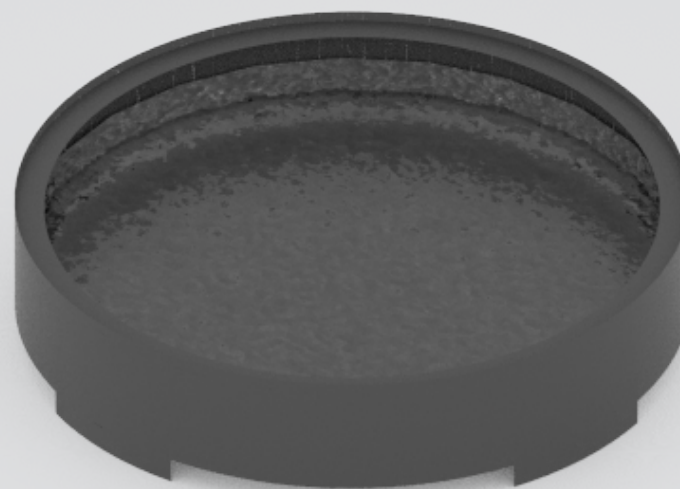

Water Element Curved Element Low

180x40cm
240x40cm

CorTen steel

RAL Colour

Public Outdoor Creations
Proostwetering 78
3604 DB Maarssen
The Netherlands
+ 31 (0)346 8301 72
info@publicoutdoorcreations.nl
www.publicoutdoorcreations.nl