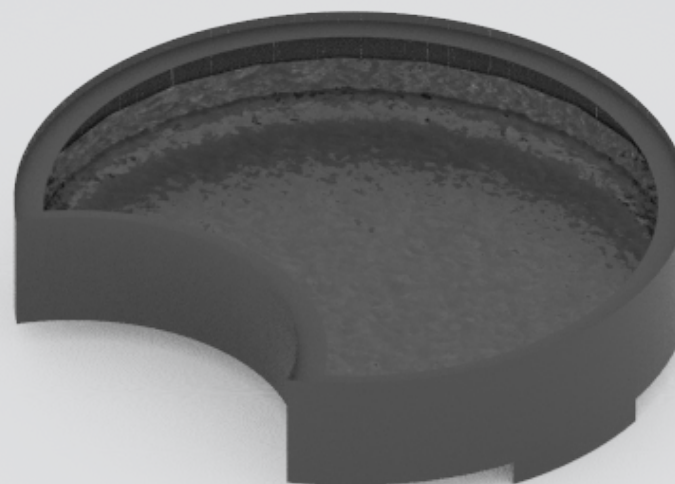

# Water Element Curved Element Low Cut-out

any size

CorTen steel

RAL Colour

Public Outdoor Creations  
Proostwetering 78  
3604 DB Maarssen  
The Netherlands  
+ 31 (0)346 8301 72  
[info@publicoutdoorcreations.nl](mailto:info@publicoutdoorcreations.nl)  
[www.publicoutdoorcreations.nl](http://www.publicoutdoorcreations.nl)