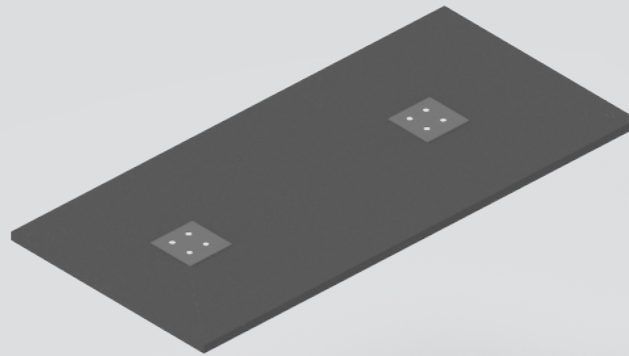

# Water Element Cover Plate

any size

CorTen steel

RAL Colour

Public Outdoor Creations  
Proostwetering 78  
3604 DB Maarssen  
The Netherlands  
+ 31 (0)346 8301 72  
[info@publicoutdoorcreations.nl](mailto:info@publicoutdoorcreations.nl)  
[www.publicoutdoorcreations.nl](http://www.publicoutdoorcreations.nl)