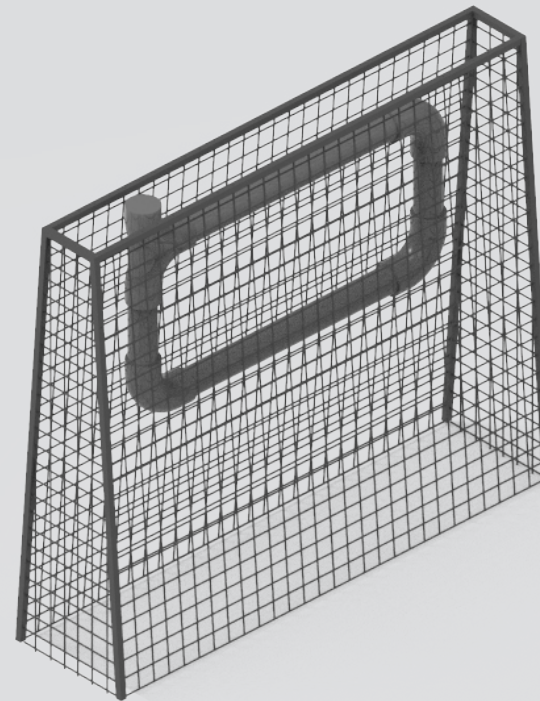

Vertical Element Basket Living Wall

300x180x180cm

CorTen steel

RAL Colour

Public Outdoor Creations
Proostwetering 78
3604 DB Maarssen
The Netherlands
+ 31 (0)346 8301 72
info@publicoutdoorcreations.nl
www.publicoutdoorcreations.nl