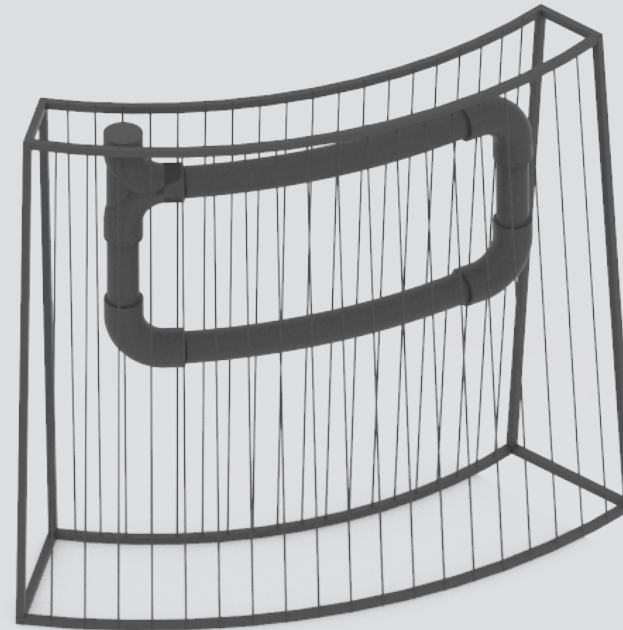

Vertical Element Basket Living Wall

300x180x180cm

CorTen steel

RAL Colour

Public Outdoor Creations
Proostwetering 78
3604 DB Maarssen
The Netherlands
+ 31 (0)346 8301 72
info@publicoutdoorcreations.nl
www.publicoutdoorcreations.nl