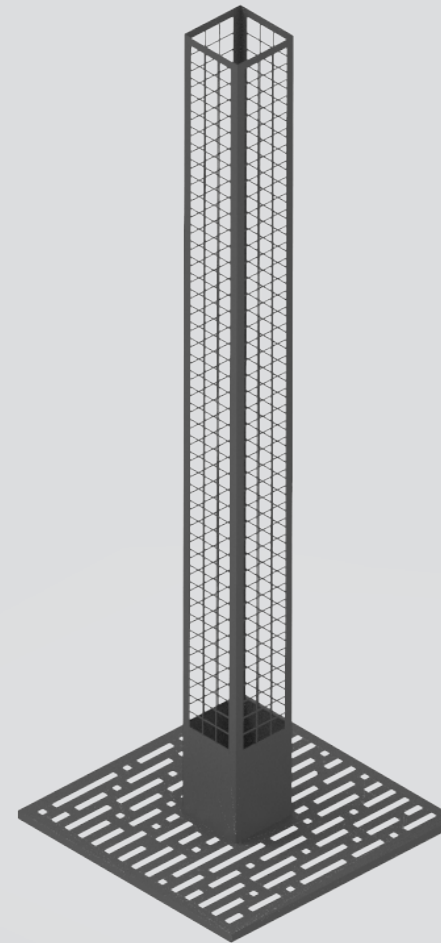

Vertical Element Basket Green Tower

60x60x360cm

CorTen steel

RAL Colour

Public Outdoor Creations
Proostwetering 78
3604 DB Maarssen
The Netherlands
+ 31 (0)346 8301 72
info@publicoutdoorcreations.nl
www.publicoutdoorcreations.nl