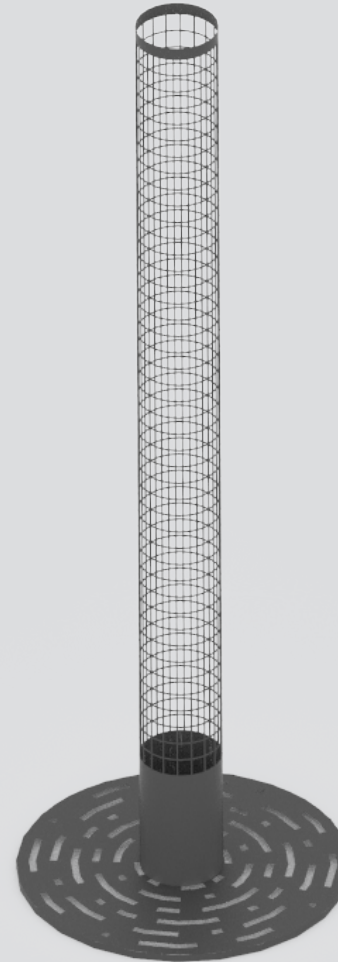

# Vertical Element Basket Green Tower

60x60x360cm

CorTen steel

RAL Colour

Public Outdoor Creations  
Proostwetering 78  
3604 DB Maarssen  
The Netherlands  
+ 31 (0)346 8301 72  
[info@publicoutdoorcreations.nl](mailto:info@publicoutdoorcreations.nl)  
[www.publicoutdoorcreations.nl](http://www.publicoutdoorcreations.nl)