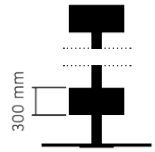

Vertical Element Basket Flower Tower

60x60x360cm

CorTen steel

RAL Colour

Public Outdoor Creations
Proostwetering 78
3604 DB Maarssen
The Netherlands
+ 31 (0)346 8301 72
info@publicoutdoorcreations.nl
www.publicoutdoorcreations.nl