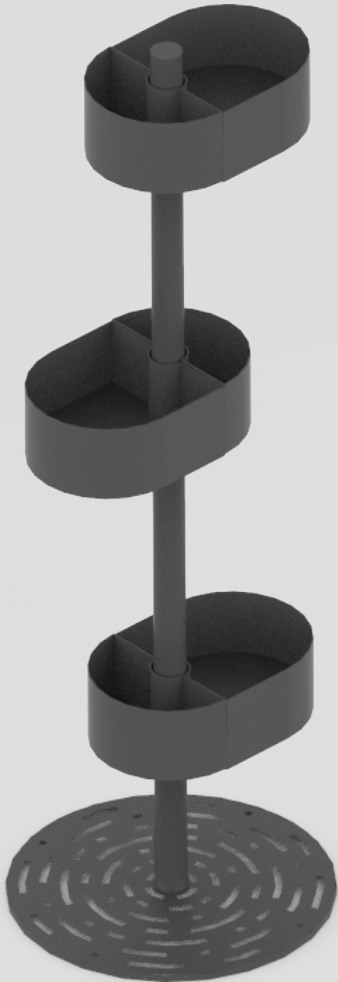

Vertical Element Basket Flower Tower

60x60x360cm

CorTen steel

RAL Colour

Public Outdoor Creations
Proostwetering 78
3604 DB Maarssen
The Netherlands
+ 31 (0)346 8301 72
info@publicoutdoorcreations.nl
www.publicoutdoorcreations.nl