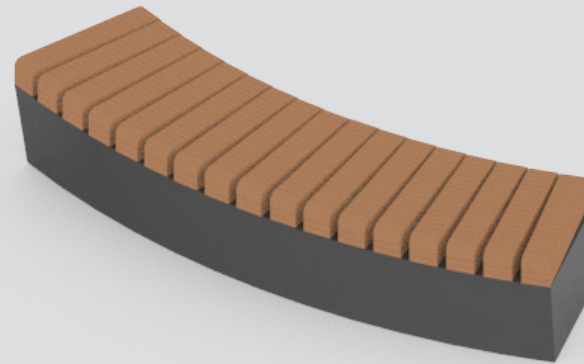

Seating Element Sturdy Solid

300x50x45cm

Cumaru FSC 100%

CorTen steel

RAL Colour

Public Outdoor Creations
Proostwetering 78
3604 DB Maarssen
The Netherlands
+ 31 (0)346 8301 72
info@publicoutdoorcreations.nl
www.publicoutdoorcreations.nl