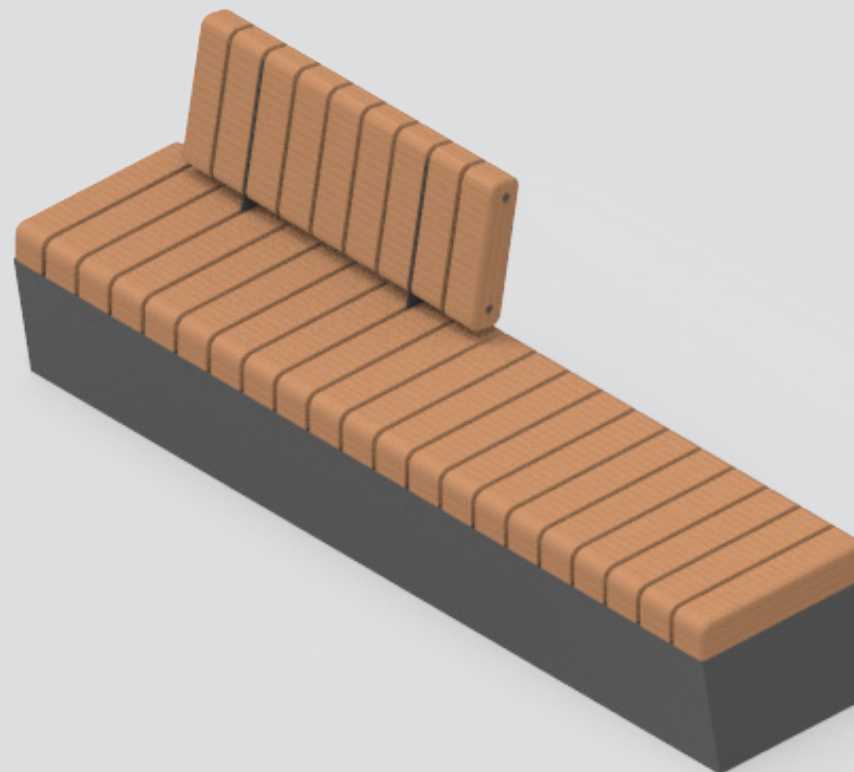

Seating Element Sturdy Bench Solid

240x60x85cm

Cumaru FSC 100%

CorTen steel

RAL Colour

Public Outdoor Creations
Proostwetering 78
3604 DB Maarssen
The Netherlands
+ 31 (0)346 8301 72
info@publicoutdoorcreations.nl
www.publicoutdoorcreations.nl