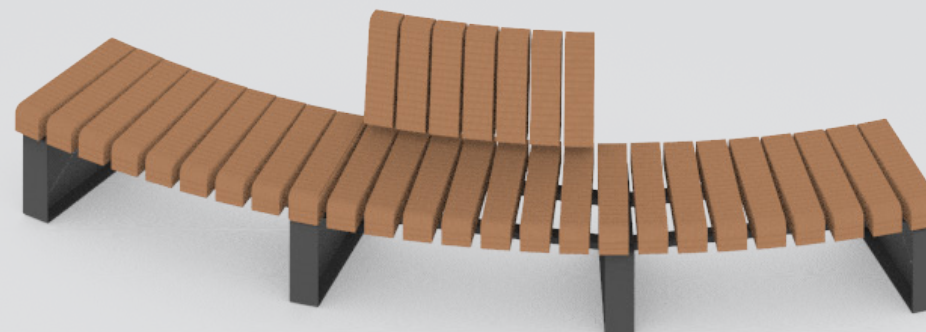

Seating Element Sturdy Bench Curved

any size

Cumaru FSC 100%

CorTen steel

RAL Colour

Public Outdoor Creations
Proostwetering 78
3604 DB Maarssen
The Netherlands
+ 31 (0)346 8301 72
info@publicoutdoorcreations.nl
www.publicoutdoorcreations.nl