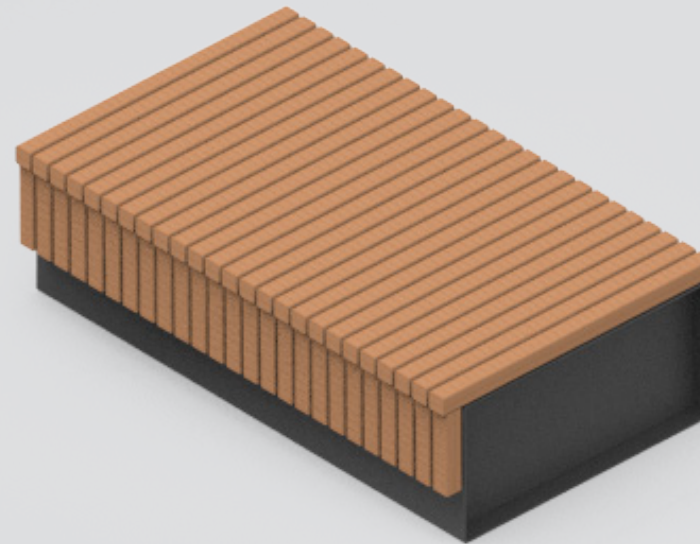

Seating Element Podium Low

150x100x45cm

Cumaru FSC 100%

CorTen steel

RAL Colour

Public Outdoor Creations
Proostwetering 78
3604 DB Maarssen
The Netherlands
+ 31 (0)346 8301 72
info@publicoutdoorcreations.nl
www.publicoutdoorcreations.nl